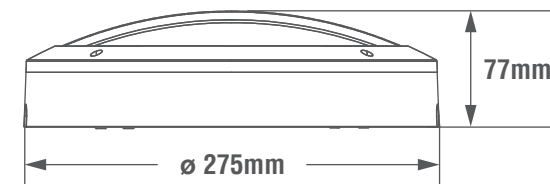

- White
RAL9003
- Grey
RAL7045
- Anthracite
RAL7016
- Black
RAL9005

Excel, stylish cast aluminum asymmetric light, is ideally used for stair, corridor, aisle, pathways, traffic routes. Thanks to uniform light on the ground, the luminaire mark out traffic routes and passageways efficiently, which help passers-by quickly adapt to even darker areas.

Dimension

Photometrics

C0/C180: — C90/C270: —

Lumen Output

Model	Power	3000K	4000K	5000K
		35 lm/W	40 lm/W	45 lm/W
E275	18W	630 lm	730 lm	810 lm

• Lumen may fluctuate between ± 10%. Customized higher lumen output available.

Specification

Input Voltage	220-240VAC
CRI	>80
Power Factor	>0.9
SDCM	3
Beam Angle	30°
Operation Temp.	-20°C ~ +40°C
IP Rating	IP65

IK Rating	IK10
Fitting Material	Cast Aluminum
Electrical Class	I
Lifespan	L70B50: 76,000h
Standard	EN60598-2-1 / EN55015 / EN62778