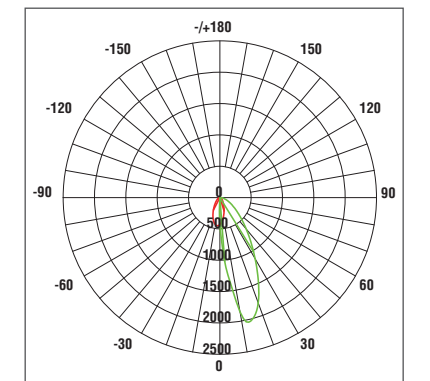

- White
RAL9003
- Grey
RAL7045
- Anthracite
RAL7016
- Black
RAL9005

Excel, stylish cast aluminum asymmetric light, is ideally used for stair, corridor, aisle, pathways, traffic routes. Thanks to uniform light on the ground, the luminaire mark out traffic routes and passageways efficiently, which help passers-by quickly adapt to even darker areas.

Dimension

Photometrics

C0/C180: — C90/C270: —

Lumen Output

Model	Power	3000K	4000K	5000K
		35 lm/W	40 lm/W	45 lm/W
E275	18W	630 lm	730 lm	810 lm

• Lumen may fluctuate between ± 10%. Customized higher lumen output available.

Specification

Input Voltage	220-240VAC
CRI	>80
Power Factor	>0.9
SDCM	3
Beam Angle	30°
Operation Temp.	-20°C ~ +40°C
IP Rating	IP65

IK Rating	IK10
Fitting Material	Cast Aluminum
Electrical Class	I
Lifespan	L70B50: 76,000h
Standard	EN60598-2-1 / EN55015 / EN62778